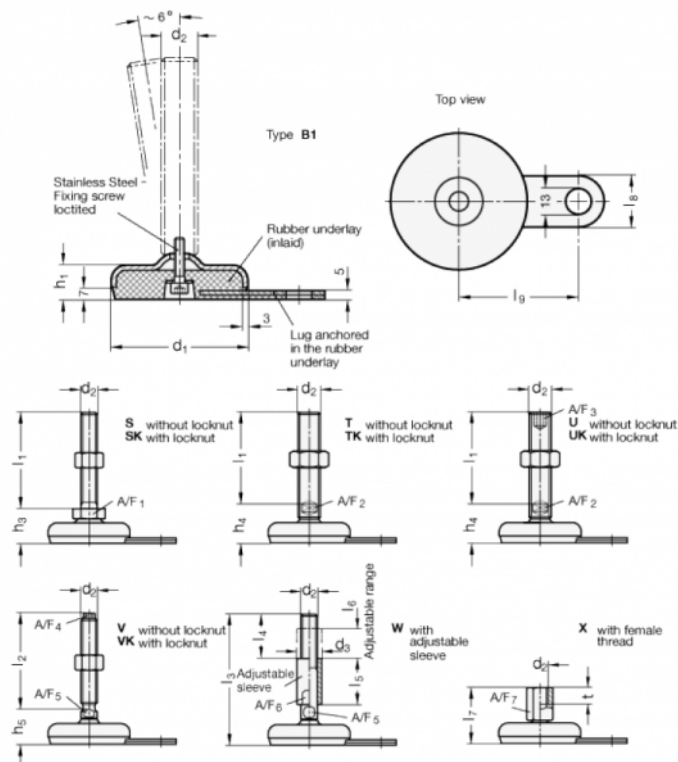

Article number: 203350M840B1SK
 Description: E+G levelling foot
 GN 33-50-M8-40-B1-SK, Stainless steel
 Note: SK With nut, External hexagon at the bottom

Measures

A/F1 = 17
 d1 = 50
 d2 = M8
 h1 = 18
 h3 = 26
 l1 = 40
 l8 = 25
 l9 = 45